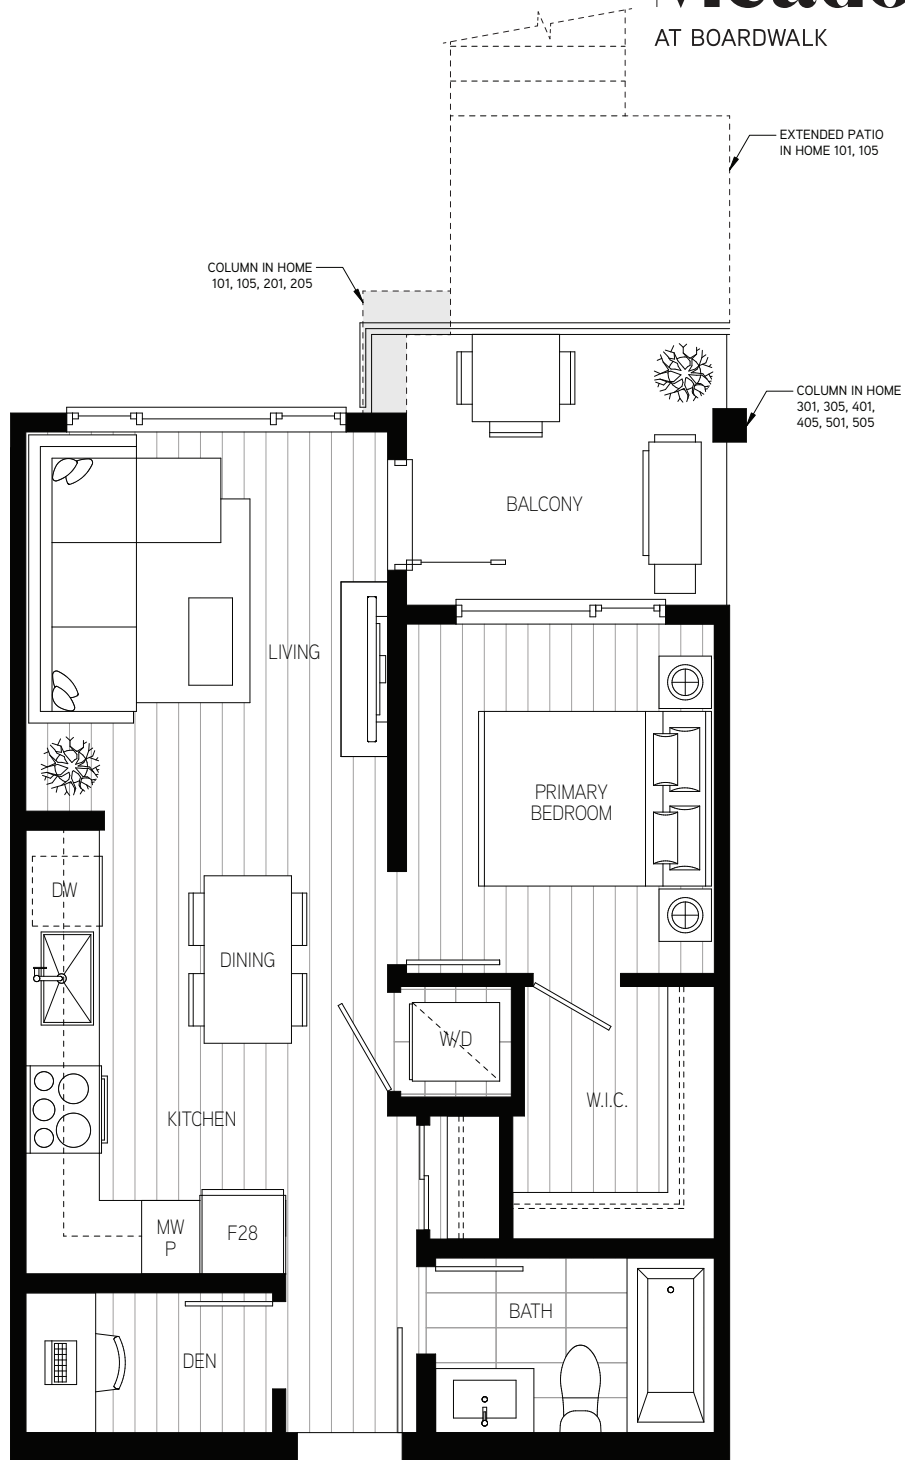

1 BED + DEN + 1 BATH  
INTERIOR: 560 SQ FT  
PATIO: 184 SQ FT  
BALCONY: 71-75 SQ FT

# Salt & Meadow | 2

AT BOARDWALK

LEVEL 1

LEVEL 2

LEVEL 3-6